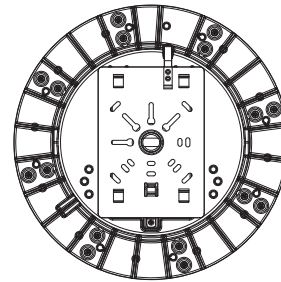

Project:	
Type:	
Catalog #:	

FEATURES

- Durable sealed die-casting profile for indoor and outdoor applications.
- Round appearance and the ring-shaped luminous surface have a beautiful decorative effect.
- Voltage is 120-277V & 347V-480V.
- Optional accessory with a motion sensor ideal for parking garage and optional for emergency battery.
- Operating temperature is -40°C to 45°C (-40°F to 113°F).

APPLICATIONS

Parking structures, storage areas, shopping area walkways, entryway, and low level security.

PHOTOMETRICS

Parking Garage

DIMENSION

unit: inch/mm

ORDERING GUIDE

Fixture Type	Wattage	Input Voltage	CCT	Finish	Dimmable (Option)	Photometry	Sensor (Option)	Emergency Battery(Option)
<input type="checkbox"/>	<input type="checkbox"/>	<input type="checkbox"/>	<input type="checkbox"/>	<input type="checkbox"/>	<input type="checkbox"/>	<input type="checkbox"/>	<input type="checkbox"/>	<input type="checkbox"/>
RPM Round Canopy	A 27W B 45W C 48W D 60W E 90W	LV 120-277V HV 347-480V	4K 4000K 5K 5000K	D Dark Bronze B Black W White SG Silver Gray	DM 1-10V Dimmable ND NON Dimmable	PG Parking Garage	MS With Sensor Blank Without Sensor	EM Emergency Battery Blank Without Emergency Battery

Note: 1. 27W, 45W and 90W are limited to 120-277V input only.
2. 48W is only for 347-480V.

PERFORMANCE DATA

SYSTEM WATTS	PHOTOMETRY	VOLTAGE	4000K(70CRI)		5000K(70CRI)	
			LUMENS	LPW	LUMENS	LPW
27W	Parking Garage	120-277VAC	3500lm	130lm/W	3550lm	131lm/W
45W	Parking Garage	120-277VAC	5400lm	120lm/W	5500lm	122lm/W
48W	Parking Garage	347-480VAC	5850lm	122lm/W	6000lm	125lm/W
60W	Parking Garage	120-277VAC/347-480V	7500lm	125lm/W	7600lm	127lm/W
90W	Parking Garage	120-277VAC	11400lm	127lm/W	11600lm	129lm/W