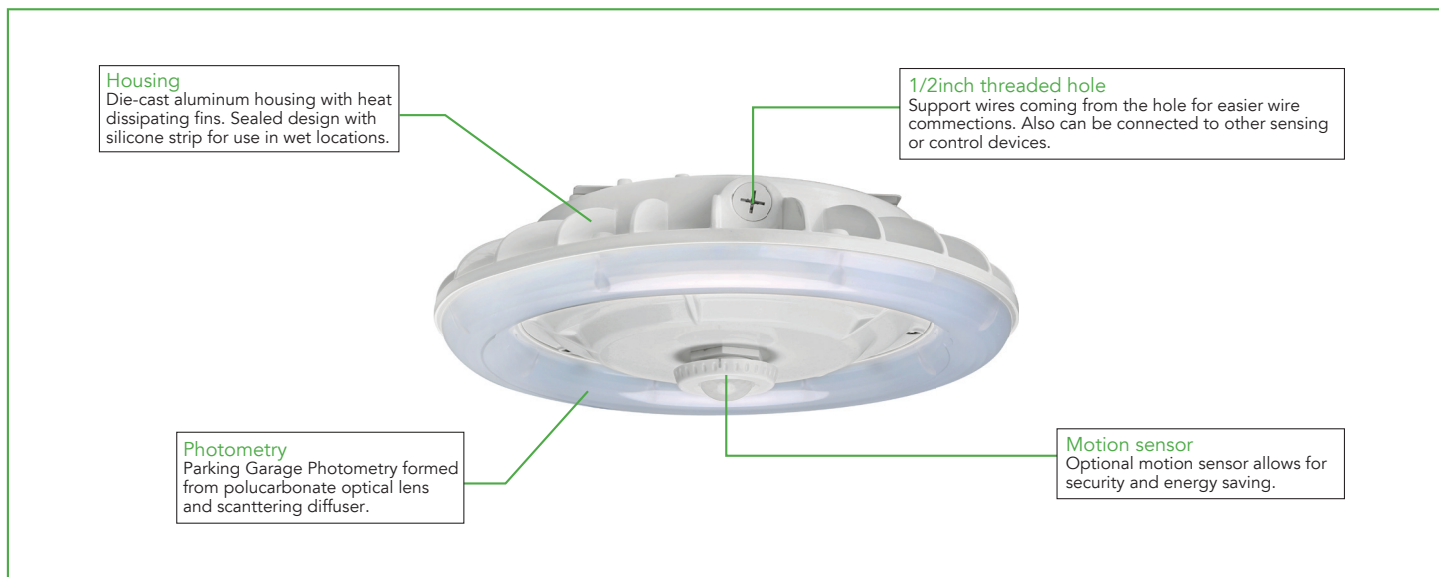

PERFORMANCE DATA

SYSTEM WATTS	PHOTOMETRY	VOLTAGE	4000K(70CRI)		5000K(70CRI)	
			LUMENS	LPW	LUMENS	LPW
27W	Parking Garage	120-277VAC	3500lm	130lm/W	3550lm	131lm/W
45W	Parking Garage	120-277VAC	5400lm	120lm/W	5500lm	122lm/W
48W	Parking Garage	347-480VAC	5850lm	122lm/W	6000lm	125lm/W
60W	Parking Garage	120-277VAC/347-480V	7500lm	125lm/W	7600lm	127lm/W
90W	Parking Garage	120-277VAC	11400lm	127lm/W	11600lm	129lm/W