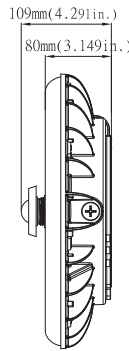

APPLICATIONS

Parking structures, storage areas, shopping area walkways, entryway, and low level security.

PHOTOMETRICS

Parking Garage

DIMENSION

unit: inch/mm

ORDERING GUIDE

Fixture Type	Wattage	Input Voltage	CCT	Finish	Dimmable (Option)	Photometry	Sensor (Option)	Emergency Battery(Option)
<input type="checkbox"/>	<input type="checkbox"/>	<input type="checkbox"/>	<input type="checkbox"/>	<input type="checkbox"/>	<input type="checkbox"/>	<input type="checkbox"/>	<input type="checkbox"/>	<input type="checkbox"/>
RPM Round Canopy	A 27W B 45W C 48W D 60W E 90W	LV 120-277V HV 347-480V	4K 4000K 5K 5000K	D Dark Bronze B Black W White SG Silver Gray	DM 1-10V Dimmable ND NON Dimmable	PG Parking Garage	MS With Sensor Blank Without Sensor	EM Emergency Battery Blank Without Emergency Battery

Note: 1. 27W, 45W and 90W are limited to 120-277V input only.
2. 48W is only for 347-480V.

PERFORMANCE DATA

SYSTEM WATTS	PHOTOMETRY	VOLTAGE	4000K(70CRI)		5000K(70CRI)	
			LUMENS	LPW	LUMENS	LPW
27W	Parking Garage	120-277VAC	3500lm	130lm/W	3550lm	131lm/W
45W	Parking Garage	120-277VAC	5400lm	120lm/W	5500lm	122lm/W
48W	Parking Garage	347-480VAC	5850lm	122lm/W	6000lm	125lm/W
60W	Parking Garage	120-277VAC/347-480V	7500lm	125lm/W	7600lm	127lm/W
90W	Parking Garage	120-277VAC	11400lm	127lm/W	11600lm	129lm/W