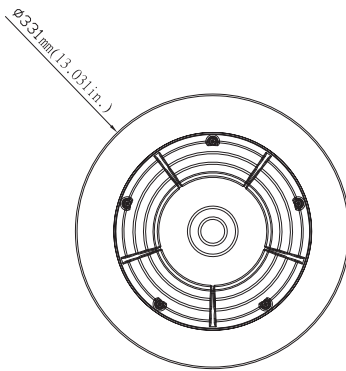

APPLICATIONS

Parking structures, storage areas, shopping area walkways, entryway, and low level security.

PHOTOMETRICS

Parking Garage

DIMENSION

unit: inch/mm

ORDERING GUIDE

Fixture Type	Wattage	Input Voltage	CCT	Finish	Dimmable (Option)	Photometry	Sensor (Option)	Emergency Battery(Option)
<input type="checkbox"/>	<input type="checkbox"/>	<input type="checkbox"/>	<input type="checkbox"/>	<input type="checkbox"/>	<input type="checkbox"/>	<input type="checkbox"/>	<input type="checkbox"/>	<input type="checkbox"/>
RPM Round Canopy	A 27W B 45W C 48W D 60W E 90W	LV 120-277V HV 347-480V	4K 4000K 5K 5000K	D Dark Bronze B Black W White SG Silver Gray	DM 1-10V Dimmable ND NON Dimmable	PG Parking Garage	MS With Sensor Blank Without Sensor	EM Emergency Battery Blank Without Emergency Battery