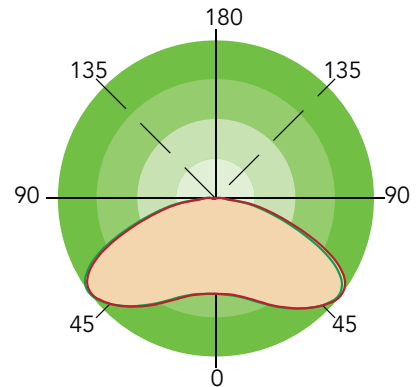

PHOTOMETRICS

Parking Garage