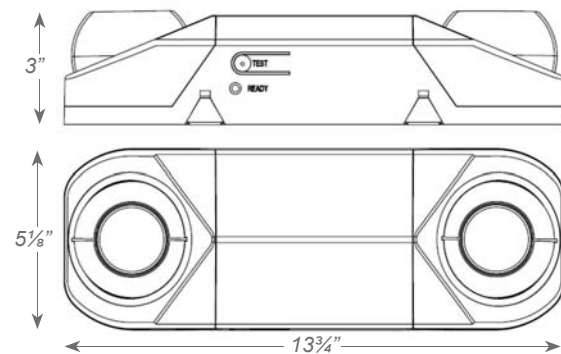

DIMENSIONS

ORDERING INFORMATION

Sample Part Number: **FRE-16**

MODEL	HOUSING COLOR	OPTIONS
FRE-16	(blank) White	LED 3.6W High Lumen White LED Lamps
	B Black	USA Assembled in USA
		PLED 5.0W High Lumen White LED Lamps