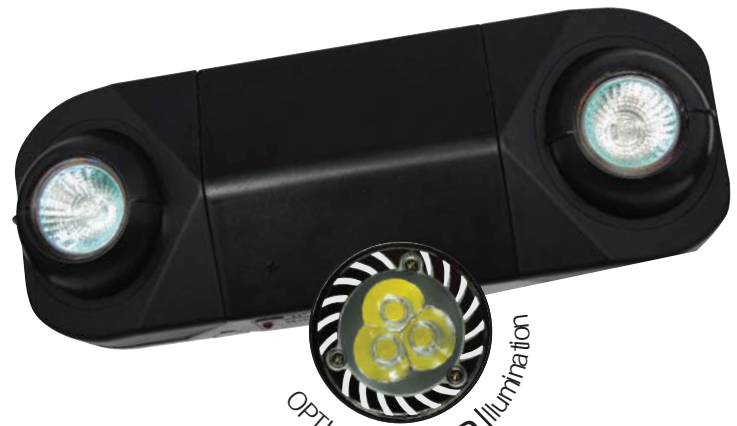

FREGE Semi-Recessed MR-16 Emergency Unit

| | |
|-------------------|--|
| Project: | |
| Type: | |
| Catalog #: | |

STANDARD

OPTIONAL

ILLUMINATION

- Two fully adjustable ultra bright, round, 7.0 watt, MR-16 halogen lamp heads standard.
- High performance MR16 halogen lamps with smooth metallized reflector and glass lens for optimal light distribution

ELECTRICAL

- Dual 120/277 voltage.
- Charge rate/power "ON" LED indicator light and push-to-test switch for mandated code compliance testing.
- LVD (low voltage disconnect) prevents battery from deep discharge.
- 6V maintenance-free, rechargeable sealed lead acid battery.
- Internal solid-state transfer switch automatically connects the internal battery to lamp heads for minimum 90-minute emergency illumination.
- Fully automatic solid-state, two rate charger initiates battery charging to recharge a discharged battery in 24 hours.

MOUNTING

- Universal knockout pattern on the backplate for wall mount. Snaps into place making internal electrical connections.
- Knockout for conduit applications.

HOUSING

- Injection-molded, engineering grade, 5VA flame retardant, high-impact resistant, thermoplastic in white or black finish.

OPTIONS

- USA: Substantial transformation assembly in the U.S. complies with "Assembled in the USA" under the Buy American Act.
- LED: 3.6W high performance MR-16 base LED Lamps for increased center-to-center spacing.
- PLED: 5.0W high performance MR-16 base LED Lamps for premium center-to-center spacing.