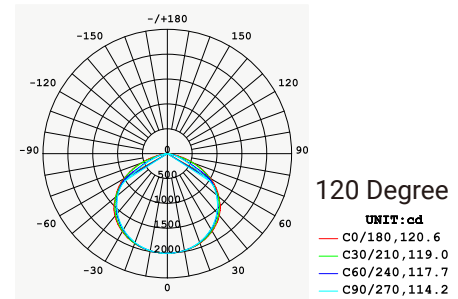

MRT A - 1 ft x 2 ft

WATTAGE	40W
DIMENSIONS (L,W,H)	605 x 275 x 95mm

MRT B - 1 ft x 4 ft

WATTAGE	40W/60W
DIMENSIONS (L,W,H)	275 x 1215 x 95mm

MRT C - 2 ft x 2 ft

WATTAGE	40W/60W/80W
DIMENSIONS (L,W,H)	605 x 605 x 95mm

MRT D - 2 ft x 4 ft

WATTAGE	60W/80W/100W/120W/150W/200W
DIMENSIONS (L,W,H)	605 x 1215 x 95mm

LUMENS & OPTICS

Model	Lumens per Watt
MRT	130lm/W
Model	Output
MRT A	5200lm
MRT B	5200-7800lm
MRT C	5200-10400lm
MRT D	7800-26,000lm

Optical Specifications:

Lumen Output	5200lm	5200-7800lm	5200-10400lm	7800-26000lm
Lumens Per Watt	130lm/W			
Beam Angle	120°			
CCT	3500K/4000K/5000K/5700K			

Product & Package Dimensions:

Product Dimensions (LxWxH)	605x275x95mm / 23.8X10.8X3.7inch	275x1215x95mm / 1.8x47.8x3.7inch	605x605x95mm / 23.8x23.8x3.7inch	605x1215x95mm / 23.8x47.8x3.7inch
Quantity	1 pc			
Gross Weight	9kg/19.8lb	20kg/44lb	21kg/46.3lb	40kg/88.2lb
Package Dimensions (LxWxH)	700x350x175mm / 27.6x13.8x6.9inch	1320x350x175mm / 52x13.8x6.9inch	700x680x175mm / 27.6x26.8x6.9inch	1320x680x175mm / 52x26.8x6.9inch