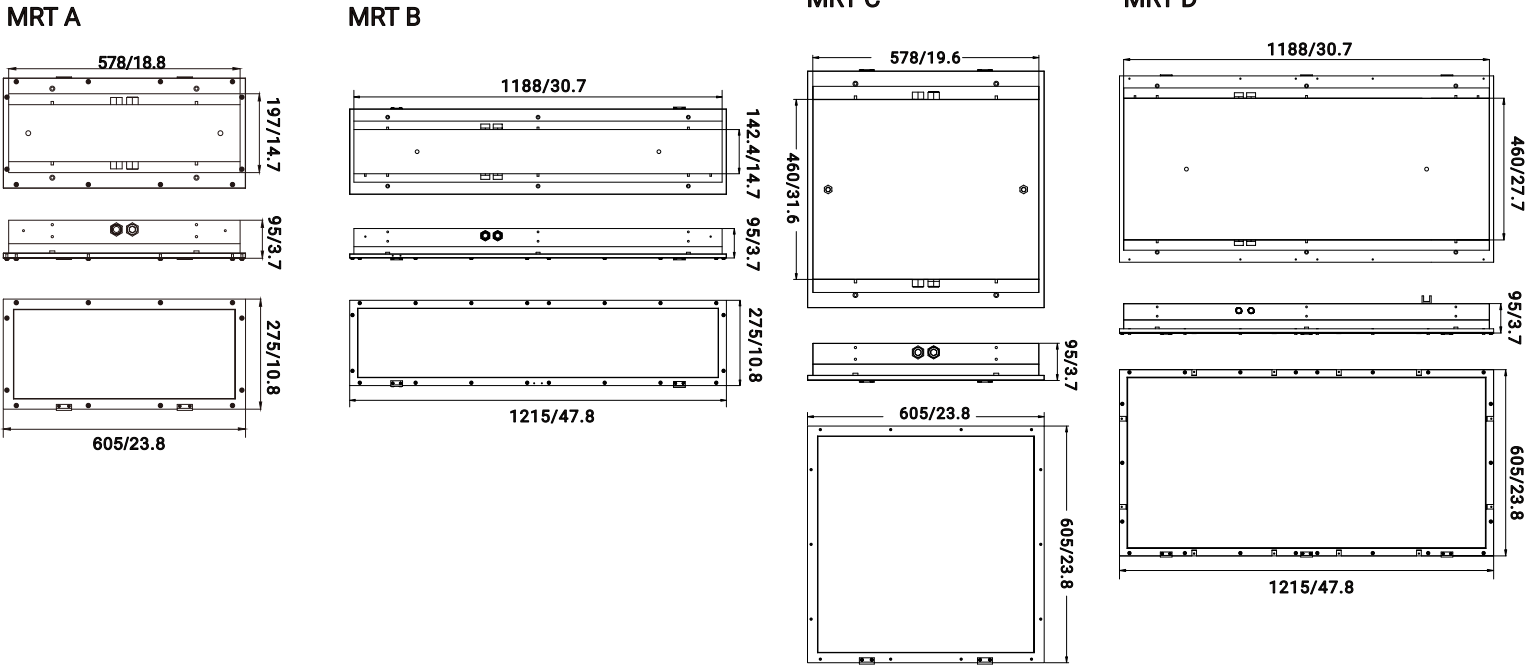

PRODUCT DIMENSIONS (mm/inch)