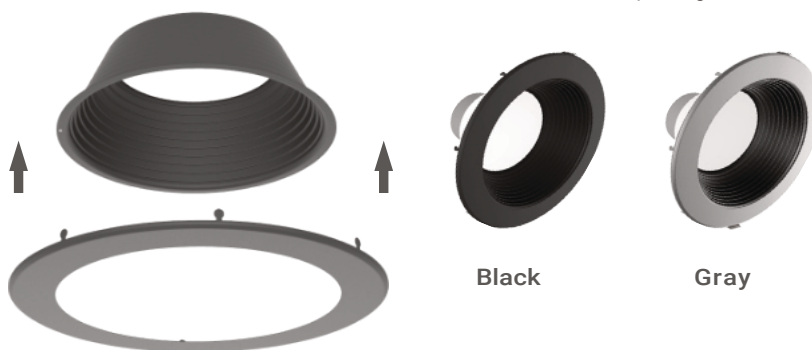

TRIM & BAFFLE (SOLD SEPARATELY)

The color of Trim & Baffle can be customized

Suitable and fit for different installation situations; Besides this, step-designed baffle make product free of glare.