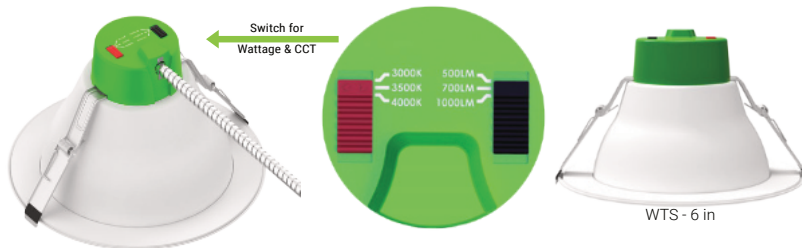

## SPECIFICATIONS

COLOR TEMP	3000/3500/4000 Kelvin
POWER FACTOR	> 0.9
CRI	> 90
VOLTAGE	AC120-277V
BEAM ANGLE	90°
CERTIFICATE	UL, ENERGY STAR, JA8
LED TYPE	2835
LIFE TIME	-25°C TO 50°C
PROTECTION LEVEL	Wet Location
IC RATING	TYPE IC
WARRANTY	LIMITED 5 YEAR