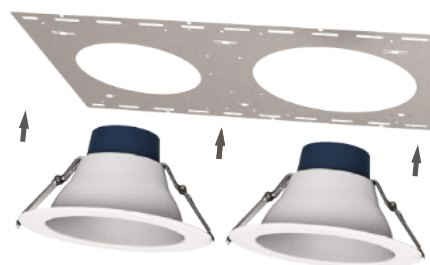

New Construction Plate for
Stud/Joist Ceilings