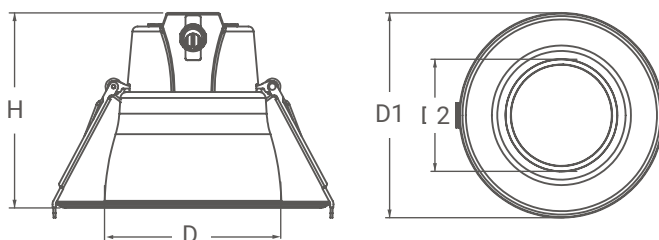

## DIMENSIONS

### WTS-9.5 (9.5-inch)

WATTAGE	20W/25W/32W
EFFICACY	18W
SIZE	9.5 inches
FACTORY SETTINGS	32W & 4000K

	H	D
4 inch	108 mm(4.25 inch)	98.89 mm (3.89 inch)
6 inch	130 mm(5.12 inch)	153.33 mm(6.04 inch)
8 inch	148 mm(5.82 inch)	187.59 mm(7.39 inch)
9.5 inch	162 mm(6.37 inch)	217.63 mm(8.57 inch)
	D1	D2
4 inch	151 mm(5.94 inch)	98 mm(3.85 inch)
6 inch	210 mm(8.27 inch)	152 mm(5.98 inch)
8 inch	260 mm(10.23 inch)	188 mm(7.40 inch)
9.5 inch	292 mm(11.49 inch)	217 mm(8.54 inch)