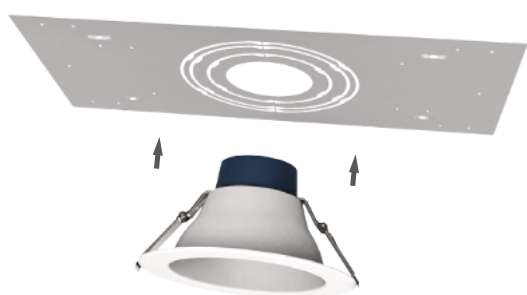

MOUNTING (ACCESSORIES NEED TO PURCHASED SEPARATELY)

New Construction or Remodel
Plate for T-grid Ceilings

T-Grid