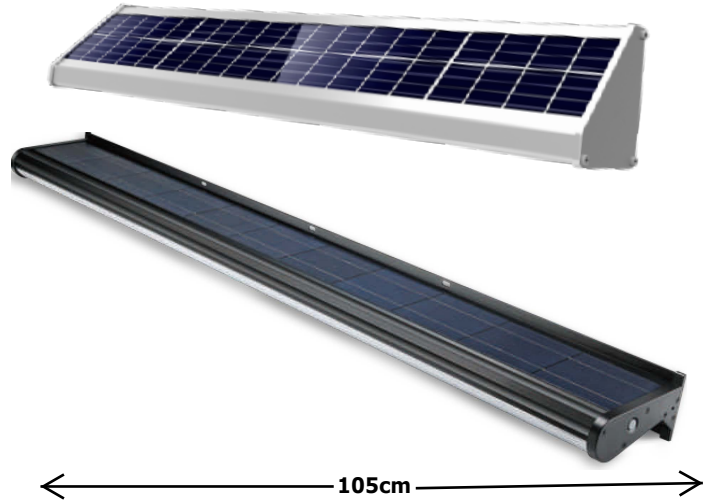

Project:	
Type:	
Catalog#:	

BILL-5W

Solar Wall / Billboard Light
 LED Lamp: Maximum 5W
 LED Color Temperature: 3000K 4000K 6000K
 Solar Panel: S.SV 5W Polycrystalline
 Battery Type: Lithium ion 8.8Ah 3.7V
 Charging Time: 8-10 hours
 Duration Time: 3-4 Cloudy days
 Lumen: 100lm/W
 Material: PC/Aluminum
 Install Height: 2-3 M
 Warranty: 2 Years
 First 5 hours 100% brightness, 25% brightness till dawn
 Surface Color: Modern Black/Modern Silver/Modern Grey

← 30cm →

BILL-10W

Solar Wall / Billboard Light
 LED Lamp: Maximum 10W
 LED Color Temperature: 3000K 4000K 6000K
 Solar Panel: S.SV 11W Polycrystalline
 Battery Type: Lithium ion 17.6Ah 3.7V
 Charging Time: 8-10 hours
 Duration Time: 3-4 Cloudy days
 Lumen: 100lm/W
 Material: PC/Aluminum
 Install Height: 2-3 M
 Warranty: 2 Years
 First 5 hours 100% brightness, 25% brightness till dawn
 Surface Color: Modern Black/Modern Silver/Modern Grey

← 60cm →

BILL-15W

Solar Wall / Billboard Light
 LED Lamp: Maximum 15W
 LED Color Temperature: 3000K 4000K 6000K
 Solar Panel: S.SV 13W Polycrystalline
 Battery Type: Lithium ion 26.4Ah 3.7V
 Charging Time: 8-10 hours
 Duration Time: 3-4 Cloudy days
 Lumen: 100lm/W
 Material: PC/Aluminum
 Install Height: 3-5 M
 Warranty: 2 Years
 First 5 hours 100% brightness, 25% brightness till dawn
 Surface Color: Modern Black/Modern Silver

← 83cm →

BILL Series Multi-Purpose Solar Light

BILLB-20W

Solar Wall / Billboard Light
 LED Lamp: Maximum 20W
 LED Color Temperature: 3000K 4000K 6000K
 Solar Panel: S.SV 17W Polycrystalline
 Battery Type: Lithium ion 35.2Ah 3.7V
 Charging Time: 8-10 hours
 Duration Time: 3-4 Cloudy days
 Lumen: 100lm/W
 Material: PC/Aluminum
 Install Height: 3-5 M
 Warranty: 2 Years
 First 5 hours 100% brightness, 25% brightness till dawn
 Surface Color: Modern Black/Modern Silver