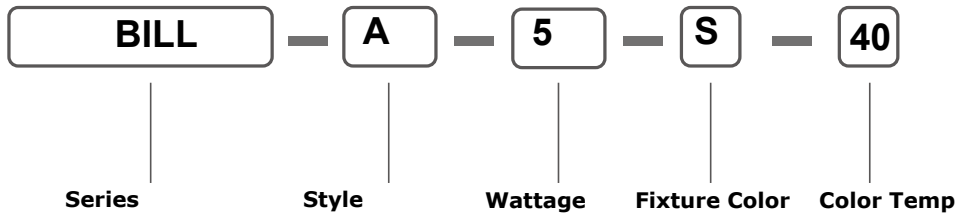

← 30cm →

BILL-10W

Solar Wall / Billboard Light
 LED Lamp: Maximum 10W
 LED Color Temperature: 3000K 4000K 6000K
 Solar Panel: S.SV 11W Polycrystalline
 Battery Type: Lithium ion 17.6Ah 3.7V
 Charging Time: 8-10 hours
 Duration Time: 3-4 Cloudy days
 Lumen: 100lm/W
 Material: PC/Aluminum
 Install Height: 2-3 M
 Warranty: 2 Years
 First 5 hours 100% brightness, 25% brightness till dawn
 Surface Color: Modern Black/Modern Silver/Modern Grey

← 83cm →

BILL Series Multi-Purpose Solar Light

BILLB-20W

Solar Wall / Billboard Light
 LED Lamp: Maximum 20W
 LED Color Temperature: 3000K 4000K 6000K
 Solar Panel: S.SV 17W Polycrystalline
 Battery Type: Lithium ion 35.2Ah 3.7V
 Charging Time: 8-10 hours
 Duration Time: 3-4 Cloudy days
 Lumen: 100lm/W
 Material: PC/Aluminum
 Install Height: 3-5 M
 Warranty: 2 Years
 First 5 hours 100% brightness, 25% brightness till dawn
 Surface Color: Modern Black/Modern Silver

Ordering Information and Mounting Accessories

<u>SERIES</u>	<u>STYLE</u>	<u>WATTAGE</u>	<u>FIXTURE COLOR</u>	<u>COLOR TEMPERATURE</u>
BILL	A=Flat	5 = 5 Watt	MB = Black	30 = 3000K ²
	B=Triangle	10 = 10 Watt	S = Silver	40 = 4000K
		15 = 15 Watt	G = Grey ¹	60 = 6000K
		20 = 20 Watt		

1. Fixture color gray only available for 5W and 10W models.
2. Color Temperature 3000K only available with MOQ of 100 units.