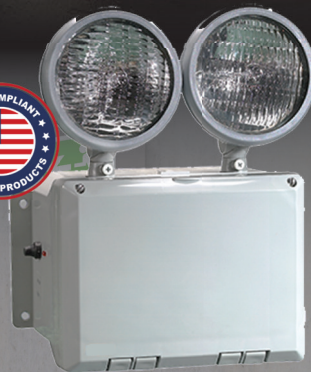

MALIBU COMBO

MALIBU EXIT

MALIBU EMERGENCY

RINCON XP
EMERGENCY
& REMOTE

LED LIFE-SAFETY PRODUCTS

EXIT SIGN / EXIT COMBO

TUSCAN SERIES
THERMOPLASTIC EXIT SIGN

CAPE COMBO
SURFACE/RECESSED
EDGELIT COMBO

CARDIFF SERIES
NSF / NEMA 4X EXIT SIGN

BKN COMBO
WET LOCATION EXIT COMBO

HUNTINGTON COMBO
VANDAL RESISTANT EXIT COMBO

EMERGENCY / REMOTES

RENO SERIES
THERMOPLASTIC
EMERGENCY UNIT

ADM COMBO
NEMA 4X / WET LOCATION
EMERGENCY UNIT

RATON SERIES
DECORATIVE
EMERGENCY UNIT

MAVERICK WP SERIES
NSF / NEMA 4X EMERGENCY UNIT

JAWS REMOTE
NSF / NEMA
4X REMOTE HEAD

LYNX REMOTE
INDOOR/OUTDOOR
REMOTE HEADS