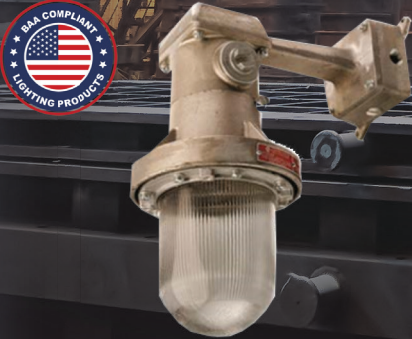

HATTERAS REMOTE