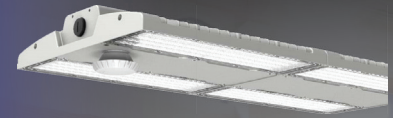

LED LIFE-SAFETY PRODUCTS

EXIT SIGN / EXIT COMBO

TUSCAN SERIES
THERMOPLASTIC EXIT SIGN

CAPE COMBO
SURFACE/RECESSED
EDGELIT COMBO

CARDIFF SERIES
NSF / NEMA 4X EXIT SIGN

BKN COMBO
WET LOCATION EXIT COMBO

HUNTINGTON COMBO
VANDAL RESISTANT EXIT COMBO

EMERGENCY / REMOTES

RENO SERIES
THERMOPLASTIC
EMERGENCY UNIT

ADM COMBO
NEMA 4X / WET LOCATION
EMERGENCY UNIT

RATON SERIES
DECORATIVE
EMERGENCY UNIT

MAVERICK WP SERIES
NSF / NEMA 4X EMERGENCY UNIT

JAWS REMOTE
NSF / NEMA
4X REMOTE HEAD

LYNX REMOTE
INDOOR/OUTDOOR
REMOTE HEADS

LED HIGH BAY LIGHTING

INDUSTRIAL HIGH BAY

TRI SERIES
IP66/IK10 LINEAR HIGH BAY

ORCHID SERIES
(-30°C TO + 65°C)
LINEAR HIGH BAY

VF2 SERIES
FOOD ZONE NSF HIGH BAY

CDM SERIES
MADE IN AMERICA HIGH BAY