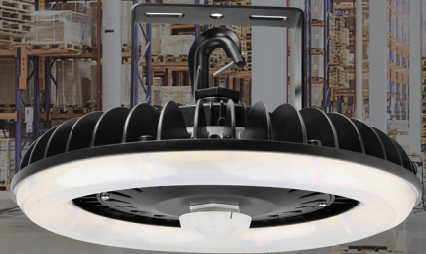

LED LIFE-SAFETY PRODUCTS

EXIT SIGN / EXIT COMBO

TUSCAN SERIES
THERMOPLASTIC EXIT SIGN

CAPE COMBO
SURFACE/RECESSED
EDGELIT COMBO

CARDIFF SERIES
NSF / NEMA 4X EXIT SIGN

BKN COMBO
WET LOCATION EXIT COMBO

HUNTINGTON COMBO
VANDAL RESISTANT EXIT COMBO

EMERGENCY / REMOTES

RENO SERIES
THERMOPLASTIC
EMERGENCY UNIT

ADM COMBO
NEMA 4X / WET LOCATION
EMERGENCY UNIT

RATON SERIES
DECORATIVE
EMERGENCY UNIT

MAVERICK WP SERIES
NSF / NEMA 4X EMERGENCY UNIT

JAWS REMOTE
NSF / NEMA
4X REMOTE HEAD

ZTL-HB SERIES
HIGH TEMPERARTURE W/UPLIGHT

COMMERCIAL HIGH BAY

MOT SERIES
WET LOCATION HIGH BAY

BOB SERIES
120V & 480V HIGH BAY

PDM3 SERIES
60,000LM LINEAR HIGH BAY

MGO-3 SERIES
HIGH / LOW BAY