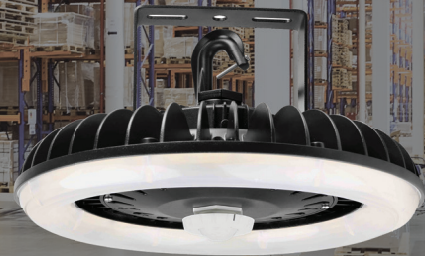

LED HIGH BAY LIGHTING

INDUSTRIAL HIGH BAY

TRI SERIES
IP66/IK10 LINEAR HIGH BAY

ORCHID SERIES
(-30°C TO + 65°C)
LINEAR HIGH BAY

VF2 SERIES
FOOD ZONE NSF HIGH BAY

CDM SERIES
MADE IN AMERICA HIGH BAY

ZTL-HB SERIES
HIGH TEMPERARTURE W/UPLIGHT

COMMERCIAL HIGH BAY

MOT SERIES
WET LOCATION HIGH BAY

BOB SERIES
120V & 480V HIGH BAY

PDM3 SERIES
60,000LM LINEAR HIGH BAY

MGO-3 SERIES
HIGH / LOW BAY